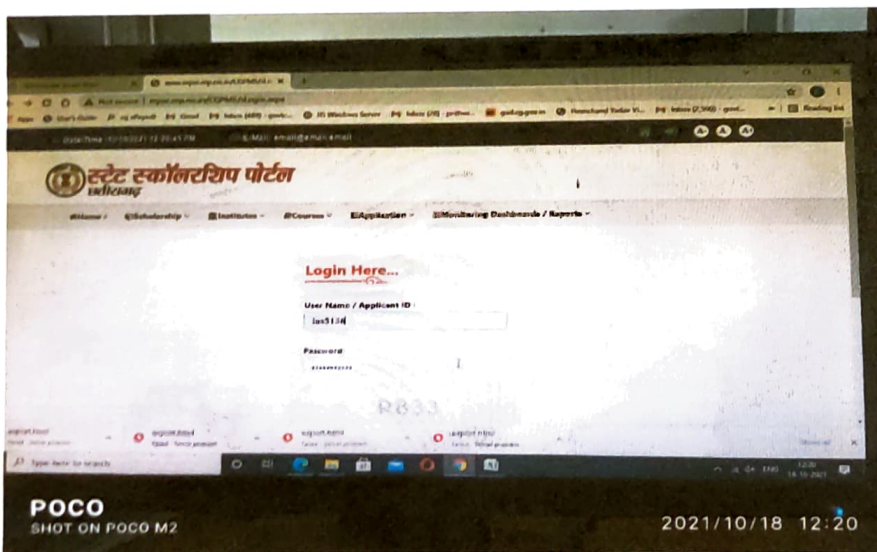

Log In

NIC एनआईसी
National Informatics Centre

T. V. J.
प्र. प्राचार्य
शास. महाविद्यालय, अर्जुन्दा
जिला-बालोद (छ.ग.)

2. The database of the employee of the college is stored in the Portal named “Karmik Sampada” which is also a CG government portal Under the department of Treasury, Accounts and Pension Govt of Chhattisgarh that stores the details of each employee.

3. There is a provision of scholarship to the student of the college. Chhattisgarh State Scholarship Portal provide online scholarship process facility to student and college administration.

Prady
प्र. प्राचार्य
शा.म. महाविद्यालय, अर्जुन्दा
जिला-बालोद (छ.ग.)